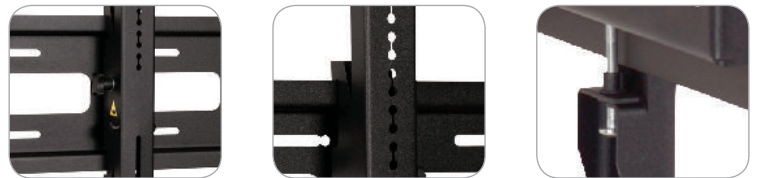

# TWB2 ■ Tilting Wall Mount 60"-65"

## Features

- 1 **ADJUSTABLE TILT ANGLE**  
variable from  $-6^{\circ}/+11^{\circ}$
- 2 **UNIVERSAL**  
wide range of the VESA Mount
- 3 **SAFETY**  
safety bolt