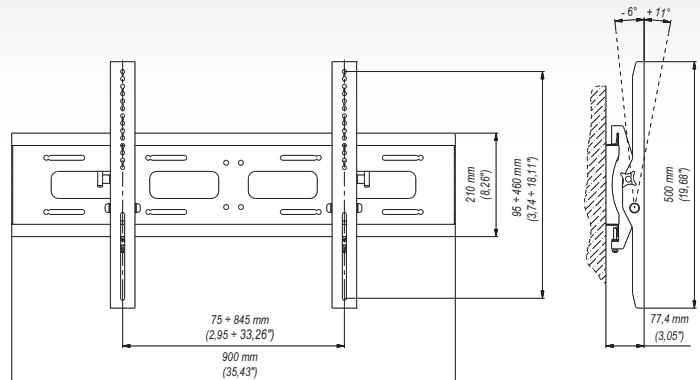

Accessories

Trade Information

Index	Colour	Package	EAN
TWB2c-B	Black	Orange	5908252960873
TWB2s-B	Grey	Orange	5908252960880

Package Dimensions [mm] (H x W x D)	910x220x75
Weight [Kg]	6,5